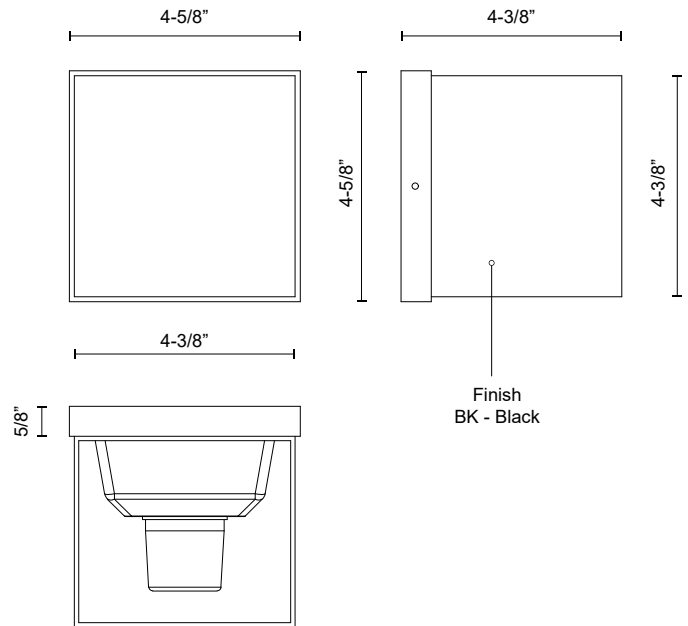

RENE EW39005

WALL

PROJECT

SPECIFICATION DETAILS

Fixture Dimensions	W4-5/8" x H4-3/8" x E4-3/8"
Light Source	LED with DC Driver
Wattage	11W
Total Lumens	930lm
Delivered Lumens	519lm
Voltage	120-277V
Color Temperature	3000K
CRI (Ra)	90CRI
Optional Color Temps	2700K - 5000K Available, Minimum Order Quantities Apply
LED Rated Life	50,000 hours
Dimming	100% - 10%, TRIAC or ELV Dimmer (Not Included)
Location	Wet, IP65
Illumination Direction	Up/Down
Mounting Style	Up or Down
Canopy Dimensions	L4-5/8" x H4-5/8" x E5/8"
Paint Finish	BK02

* For custom options, consult factory for details.

* For warranty information, please visit www.kuzcolighting.com/warranty

DESCRIPTION

The Rene Collection is the soft spoken exterior wall fixture you've been looking for. Make a striking statement with the angular, square variation, or choose a softer feel with the curved option. Both offer an excellent balance between architectural and decorative with their stark black cast-aluminum bodies.

KUZCO

CANADA: 19054 28TH AVENUE - SURREY, BC V3Z 6M3

USA: 3035 E. LONE MOUNTAIN ROAD - LAS VEGAS, NV 89081

WWW.KUZCOLIGHTING.COM

© 2023 KUZCO LIGHTING. ALL RIGHTS RESERVED.

COMMENT